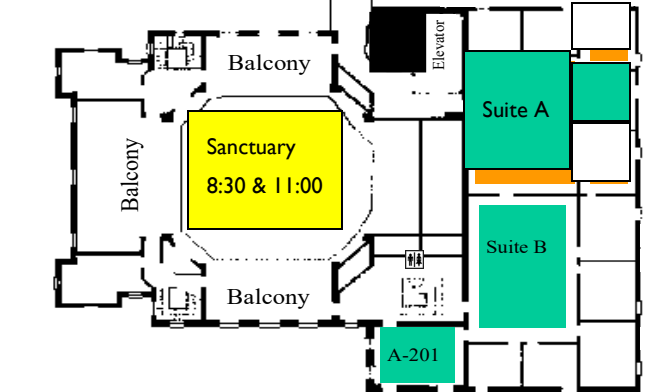

Upper Level
☺ Youth- Eagle's Nest
☺ Preteen Suite
☺ Adult Bible Study

Central Baptist Church
300 N. Roan St.
Johnson City, TN 37601
423-926-7121 www.cbcjc.org

Sunday Bible Study

Building Maps & Class Listings

INVESTING IN RELATIONSHIPS WITH

Sunday Morning Bible Study   *Investing in Relationship to Transform Lives*   Adult Bible Fellowship Class Listing

Color Codes for Age Groups:

Adult Classes (Green)

Youth Classes (Light Green)

Children's Classes (Red)

Preschool Wing (Pink)

Color Codes for Building Floors:

Main Level (White)

Basement Level (Purple)

Upper Level (Blue)