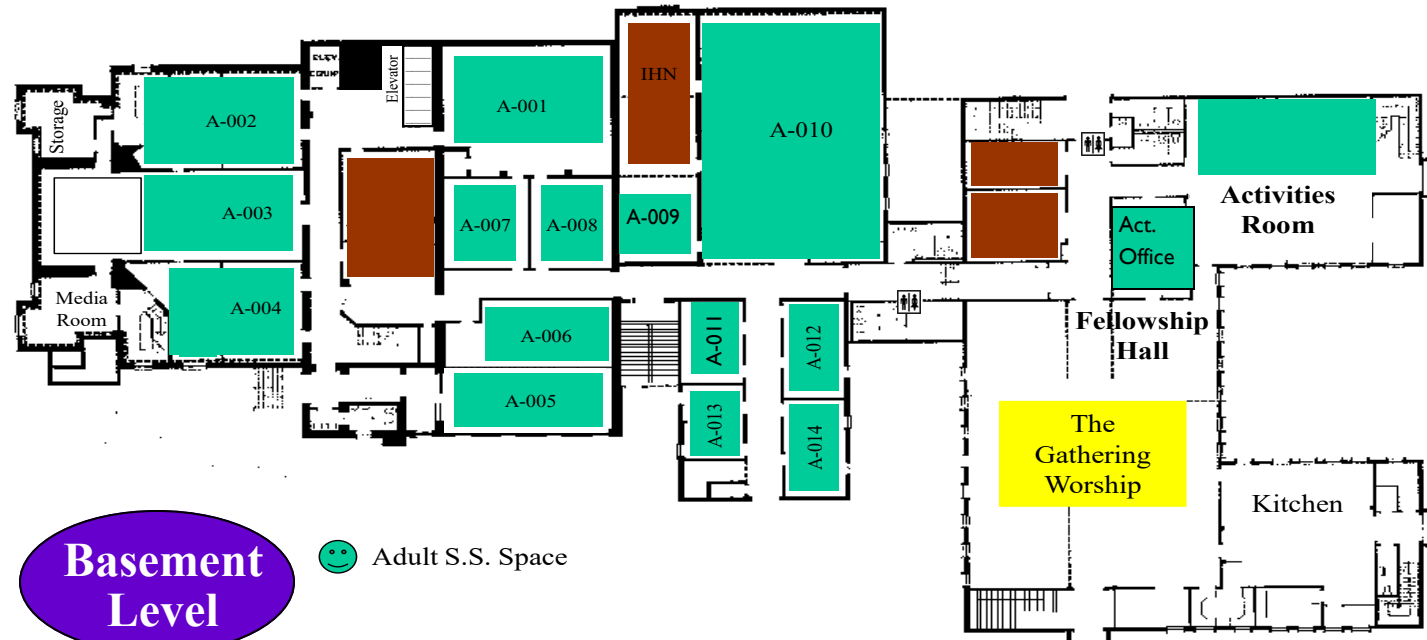

Preschool Children

Preschool Wing, Main Level

Babies**Toddlers****2-Year Olds****3-Year Olds****4-Year Olds****Preschool Worship, 11:00 AM**

Room B-100, Preschool Activity Room

Website: www.cbcjc.faith

Maps for Basement Level and Upper Level