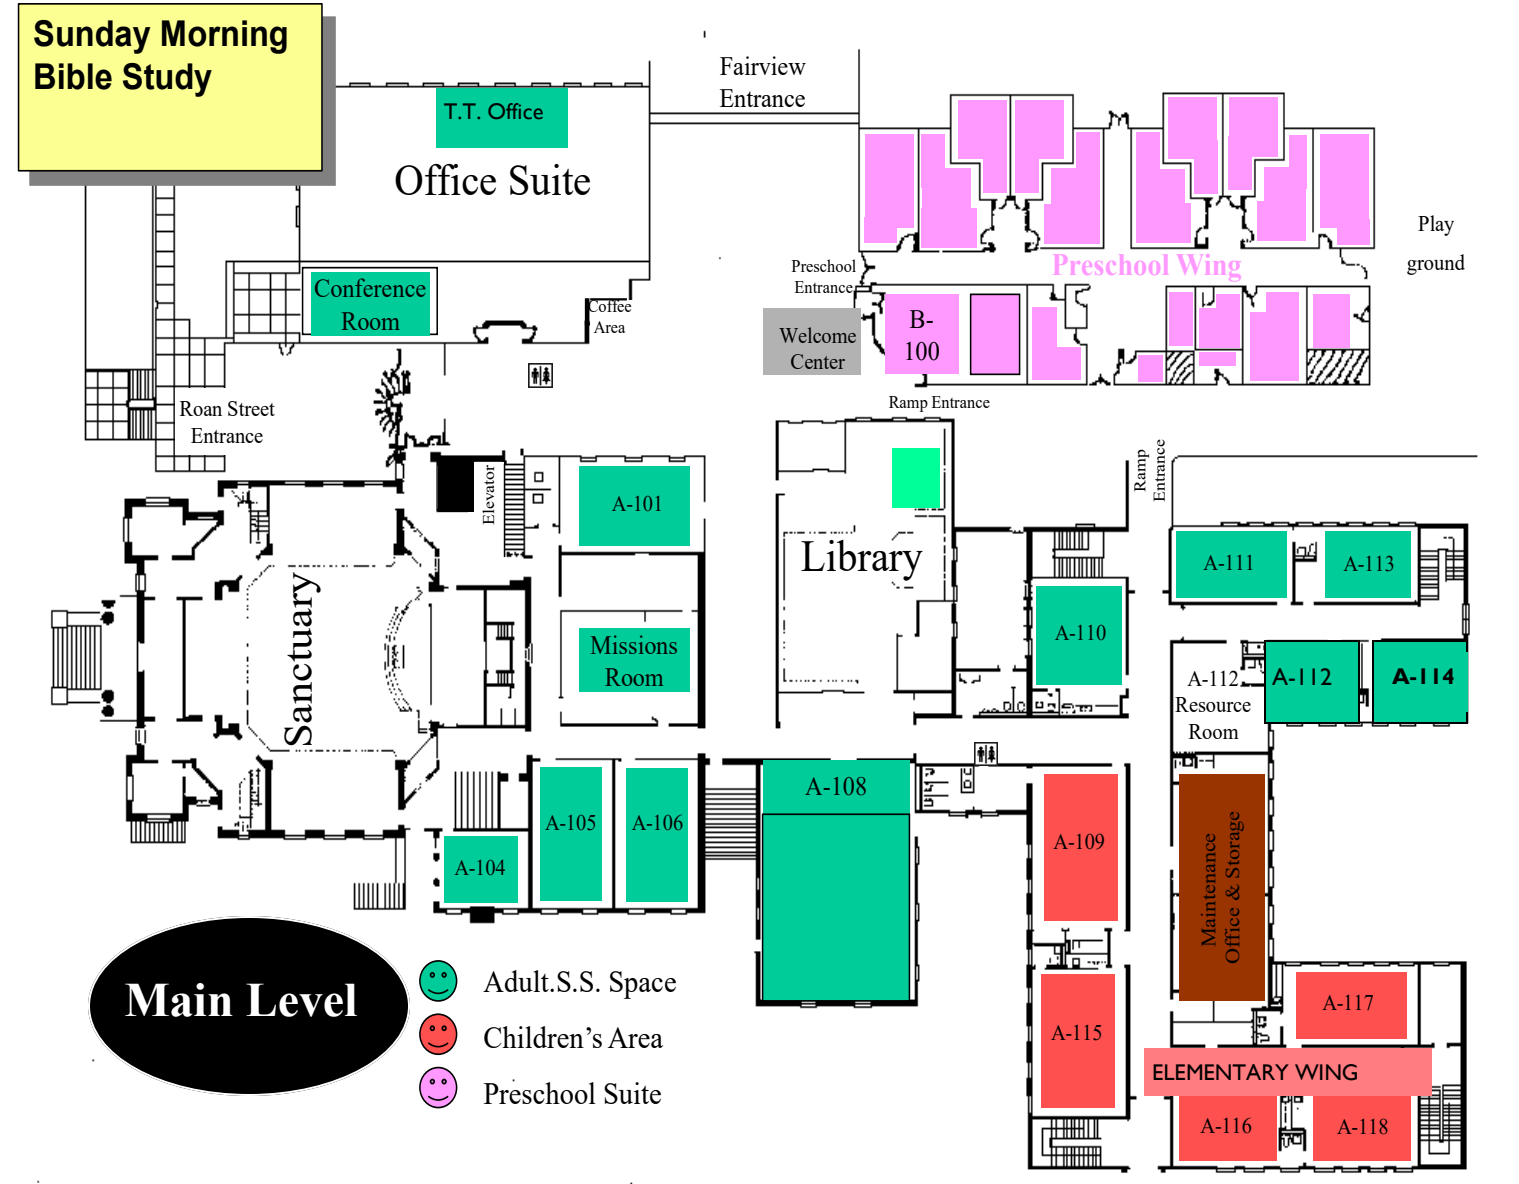

Main Level
☺ Adult.S.S. Space
☺ Children's Area
☺ Preschool Suite